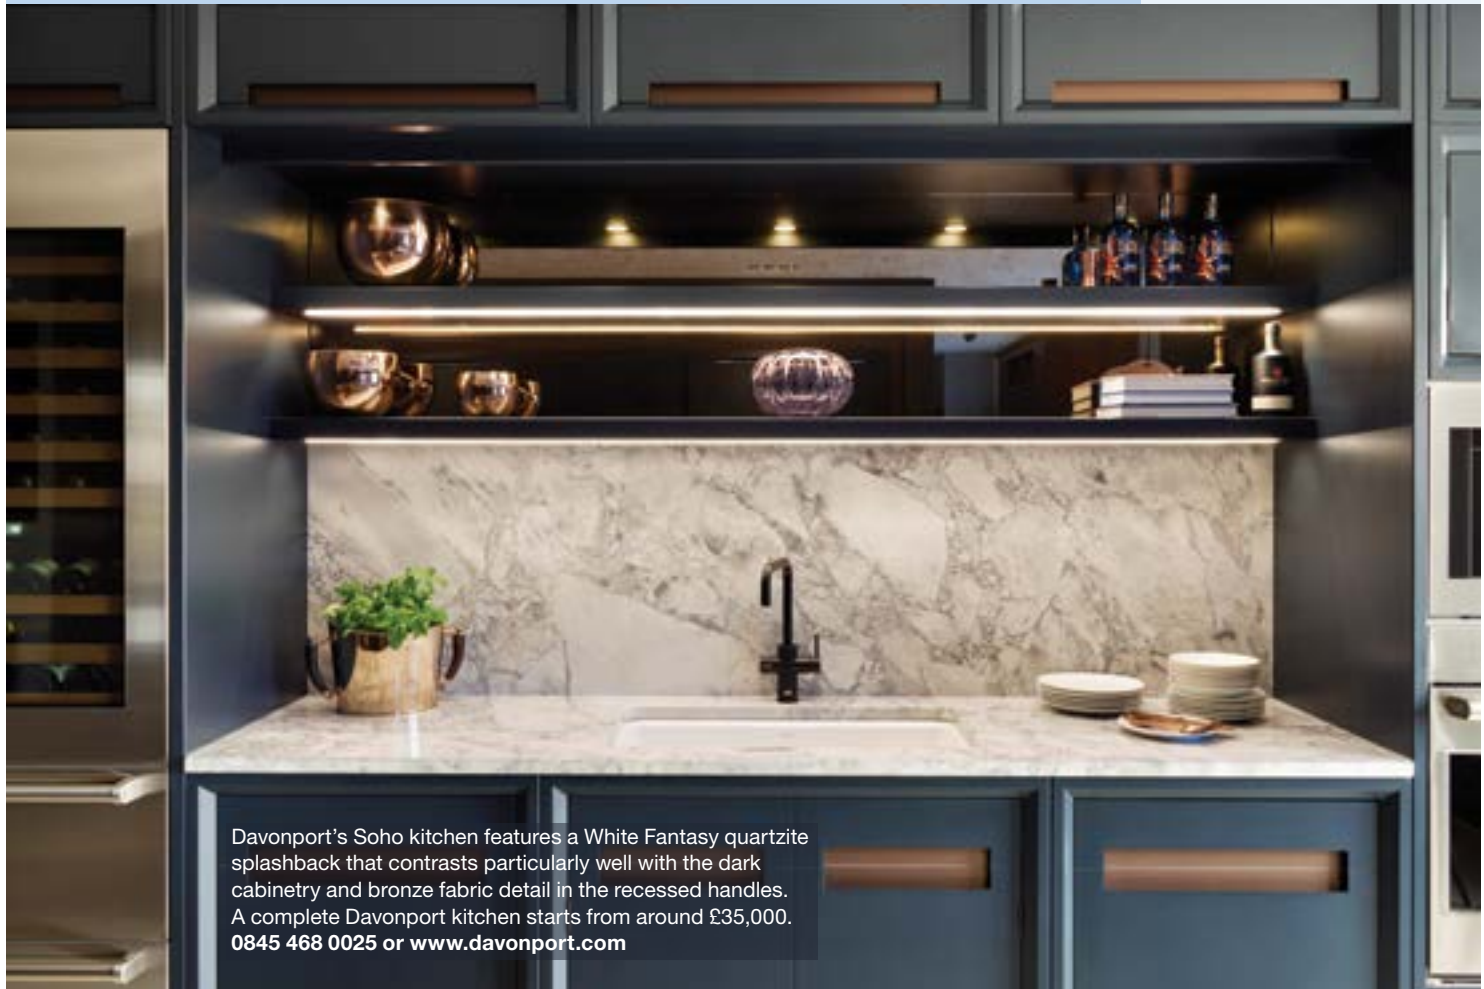

Kitchen splashbacks

**STRIKING IDEAS TO
MAKE A SPLASH IN
YOUR KITCHEN**

Words: **Yvette Murrell**

Davenport's Soho kitchen features a White Fantasy quartzite splashback that contrasts particularly well with the dark cabinetry and bronze fabric detail in the recessed handles. A complete Davenport kitchen starts from around £35,000. **0845 468 0025 or www.davenport.com**

The limited edition Kettle in Oil watercolour illustration from Cherry Glass Designs is more than just a practical splashback – it's a work of art. It is available in a range of sizes or bespoke fittings, priced from £187. **01384 442373 or www.cherryglassdesigns.co.uk**

Create a greater sense of space in a small kitchen with mirrors. Shown here is a bronze mirror glass splashback, complemented by the burnished copper matt metallic wall cabinet. From Roundhouse, bespoke kitchens start at £35,000. **020 7297 6220 or www.roundhousedesign.com**

Original Style's Artworks collection, inspired by significant art movements, includes the Vintage White half tile (pictured). Each ceramic tile has a gloss finish and measures 152 x 75mm, priced £84.95 per sq m. **01392 473000 or www.originalstyle.com**